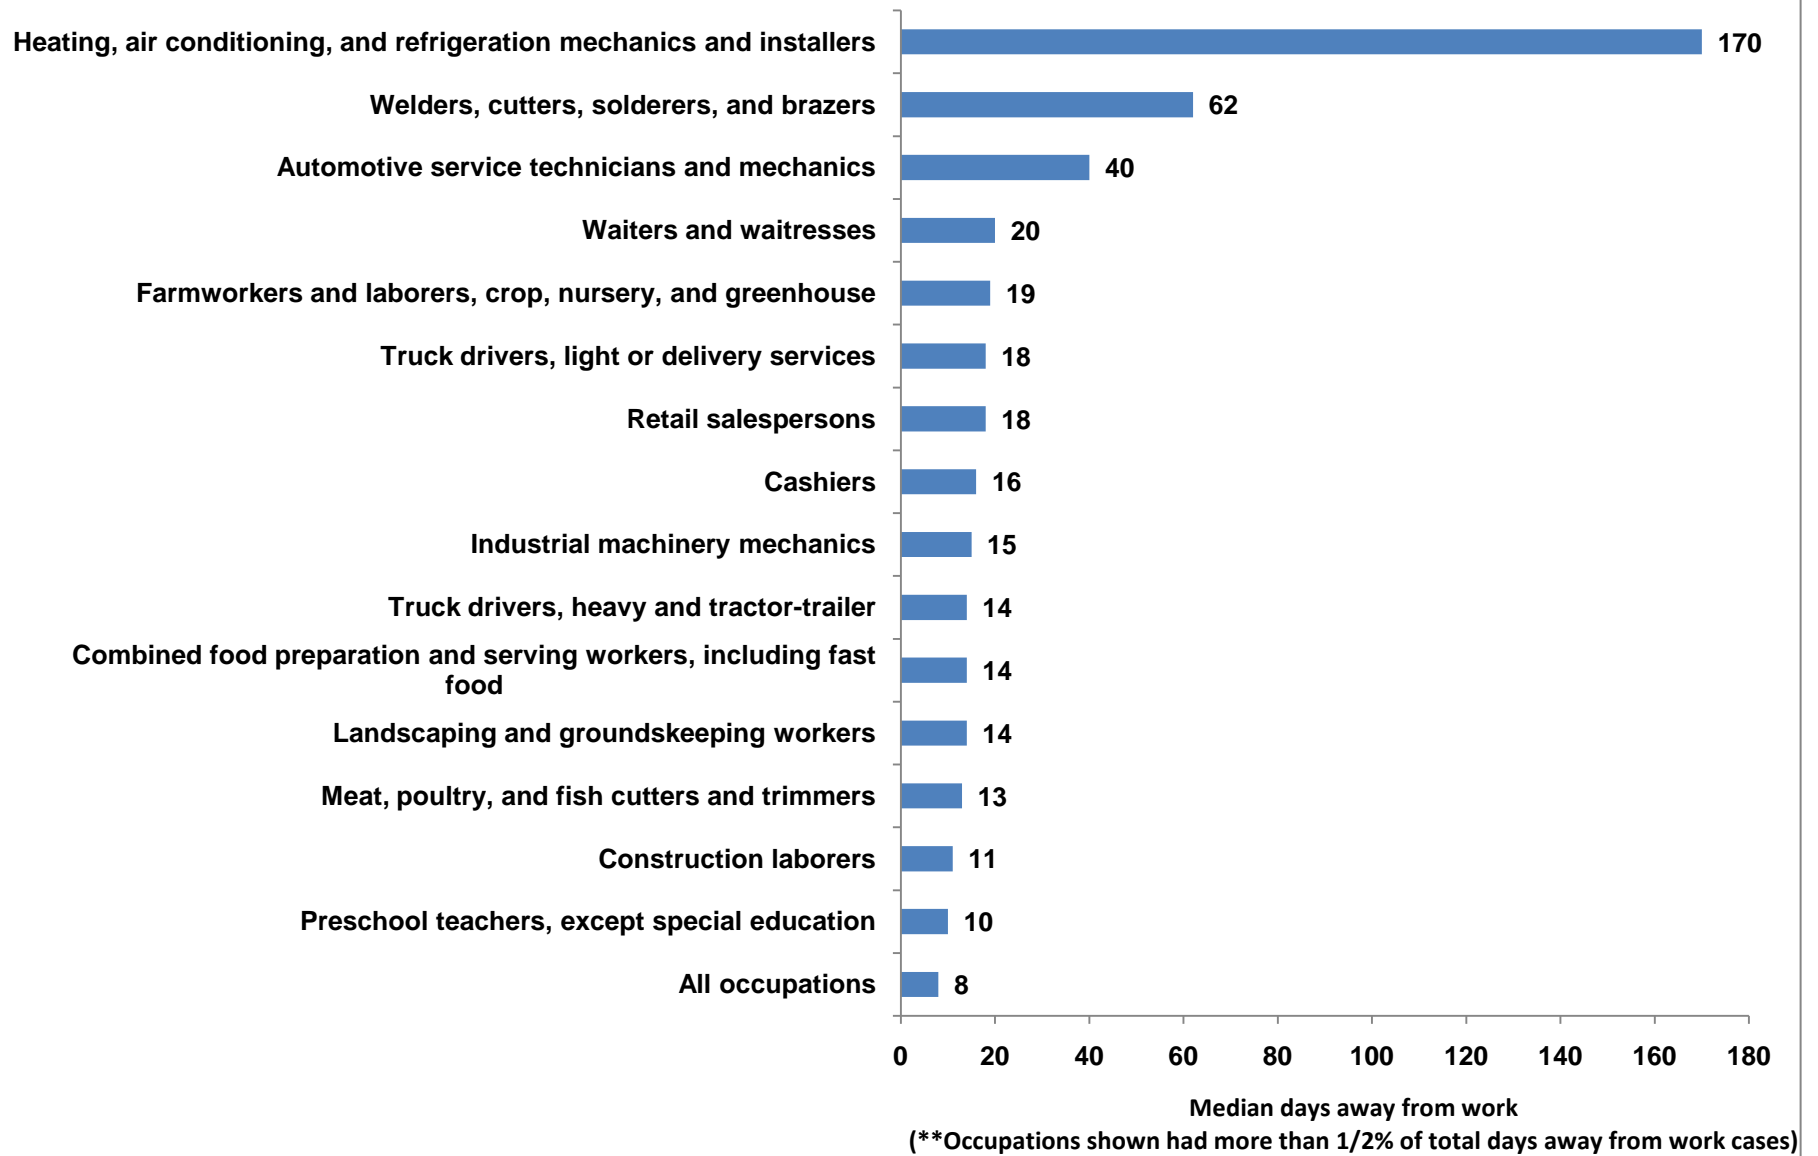

## Occupations\*\* with the highest median days away from work, South Carolina, private industry, 2009

All occupations	8
Preschool teachers, except special education	10
Construction laborers	11
Meat, poultry, and fish cutters and trimmers	13
Landscaping and groundskeeping workers	14
Combined food preparation and serving workers, including fast food	14
Truck drivers, heavy and tractor-trailer	14
Industrial machinery mechanics	15
Cashiers	16
Retail salespersons	18
Truck drivers, light or delivery services	18
Farmworkers and laborers, crop, nursery, and greenhouse	19
Waiters and waitresses	20
Automotive service technicians and mechanics	40
Welders, cutters, solderers, and brazers	62
Heating, air conditioning, and refrigeration mechanics and installers	170